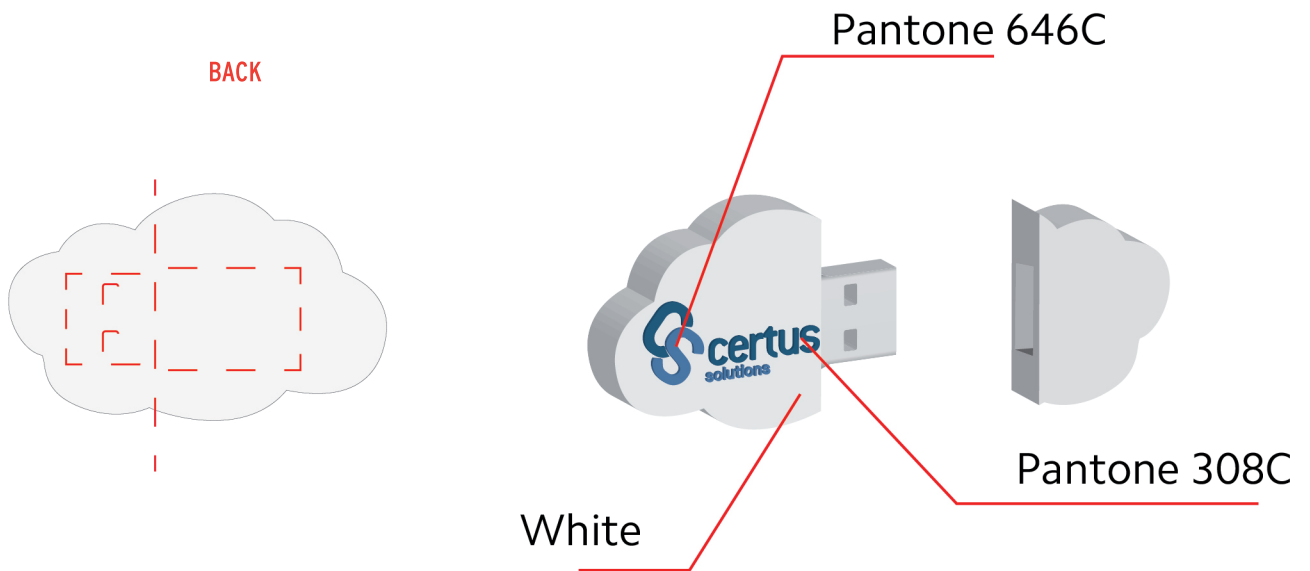

Order no. 1729972-1
 Quantity pcs. 100
 Memory 4Gb
 Layers no. (Base incl.) 2
 Number of colours 3

Base layer 1 white
 Layer 2 646c + 308c

yourMemory

scale 1:1

On the same layer, different colours must be separated by a separation gap.
 Due to the item material and mould limitations, some small details might differ as displayed in this artwork.